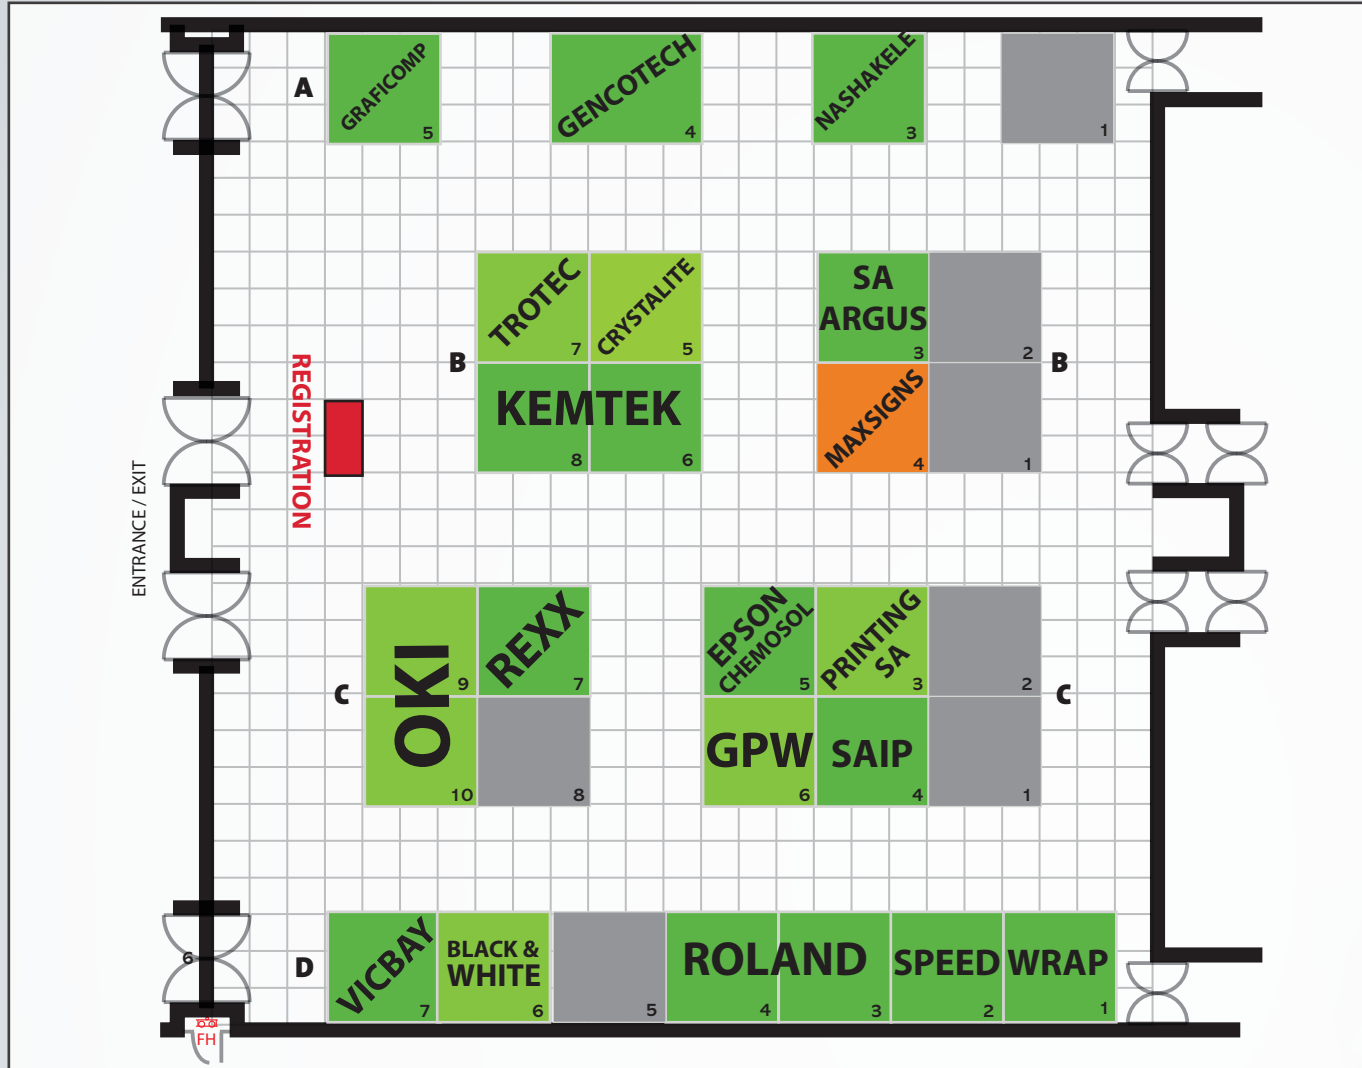

EMNOTWENI ARENA 20 FEBRUARY 2019

**9AM-5PM
 DAILY**